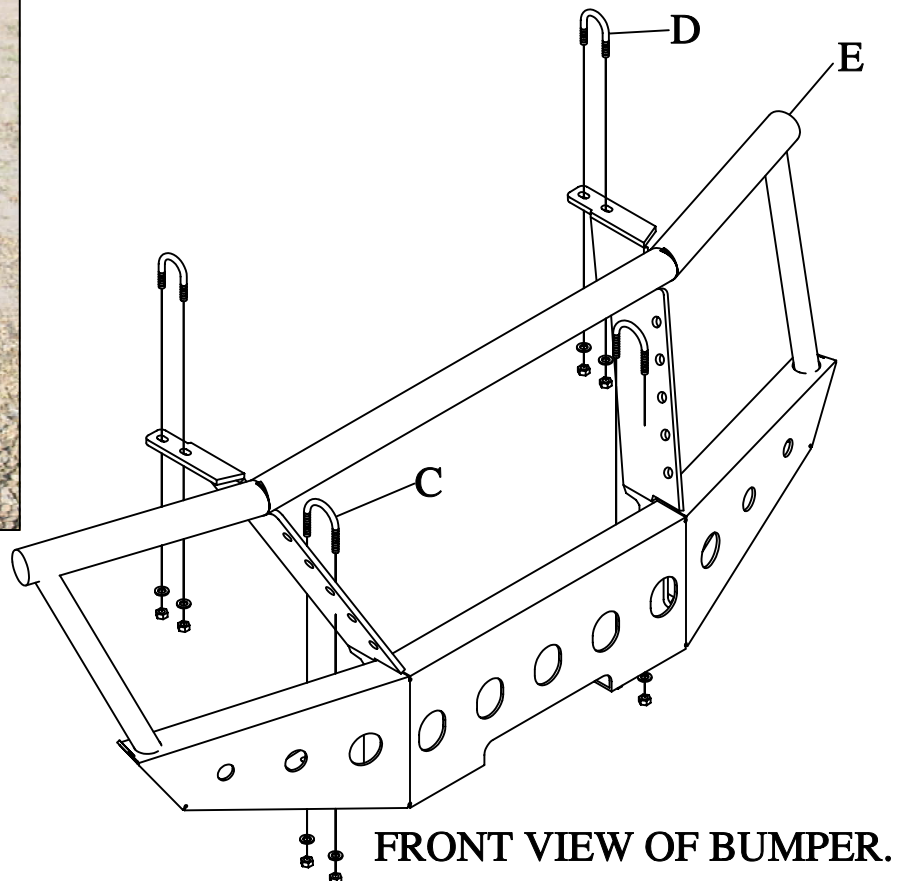

- 8=1/4 LOCK NUTS-A
- 8=1/4 USS WASHERS-B
- 2=1/4 X 1 YELLOW U-BOLTS-C
- 2=1/4 X 1/2 U-BOLTS-D
- 2=1 1/2" BLACK ROUND PLUGS-E

# # BG-26W

## BOMBARDIER OUTLANDER MAX 800

REAR VIEW OF BUMPER.

FRONT VIEW OF BUMPER.