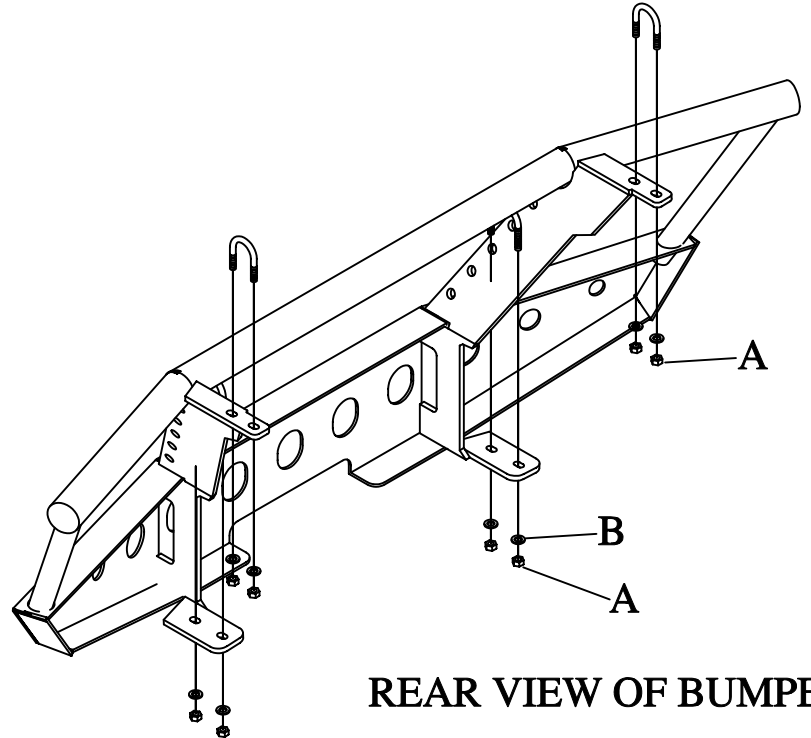

- 8=1/4 LOCK NUTS-A
- 8=1/4 USS WASHERS-B
- 2=1/4 X 1 YELLOW U-BOLTS-C
- 2=1/4 X 1/2 U-BOLTS-D
- 2=1 1/2" BLACK ROUND PLUGS-E

# # BG-26W

## BOMBARDIER OUTLANDER MAX 800

REAR VIEW OF BUMPER.

FRONT VIEW OF BUMPER.