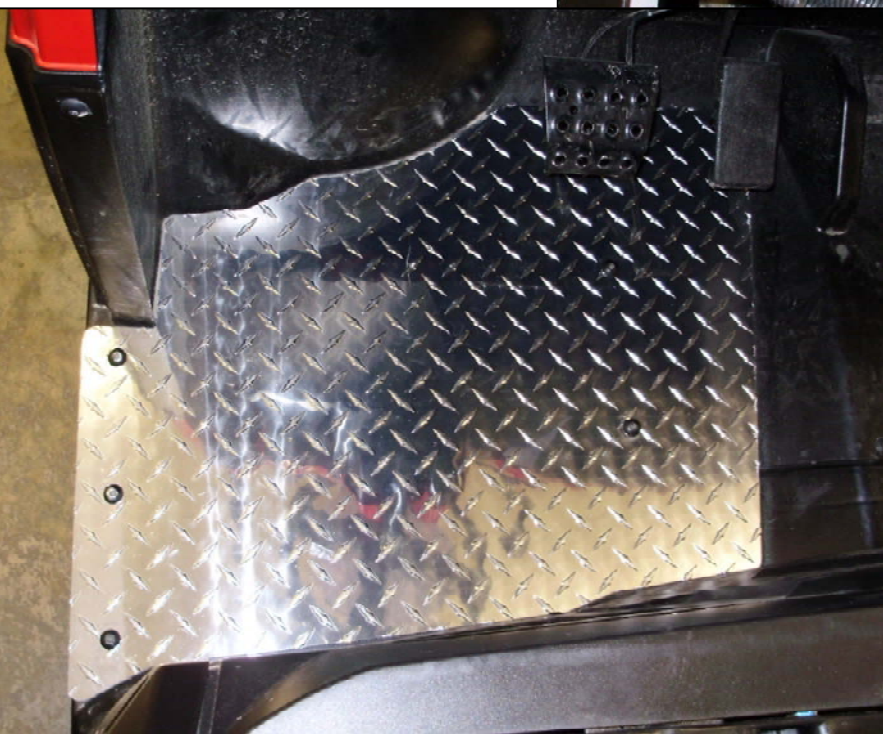

**NO HARDWARE FOR
THIS APPLICATION.**

STRONG  MADE™

BY SAVANT MANUFACTURING, INC.

www.savantmfg.com

5019-AL

FLOORBOARDS POLARIS RANGER 700

**PASSENGER SIDE
REMOVE AND REUSE
THE STOCK SCREWS
TO INSTALL THE
FLOORBOARDS.**

**DRIVER SIDE
REMOVE AND REUSE
THE STOCK SCREWS
TO INSTALL THE
FLOORBOARDS.**