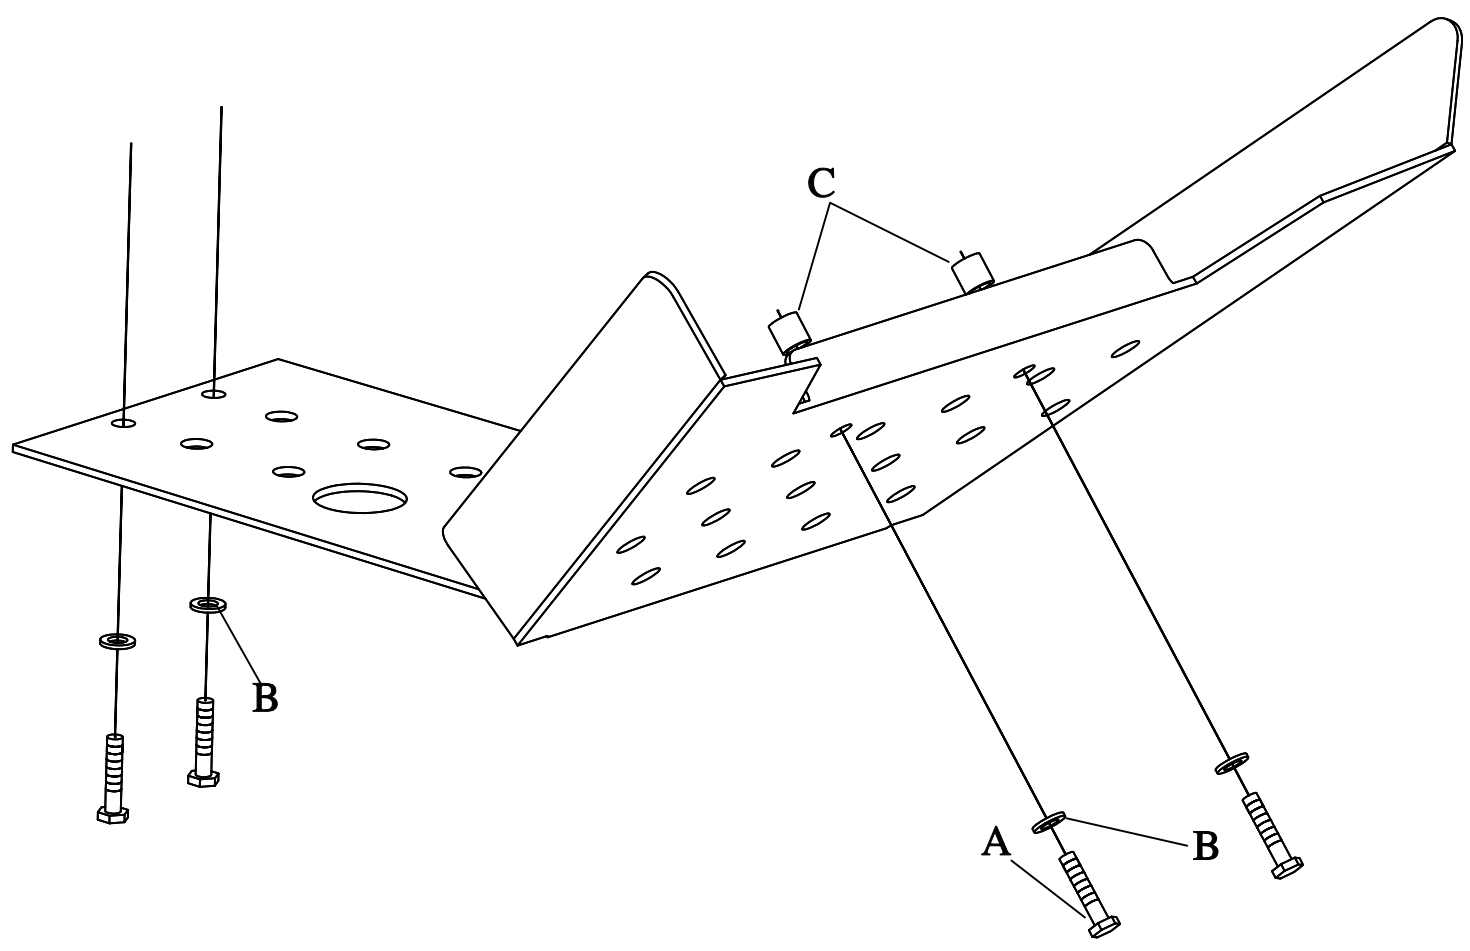

- 4=6MM X 40 X 1.00 BOLTS-A
- 4=1/4 USS WASHERS-B
- 2=1/4 GALV. SPACERS 1/2" LONG-C

#FG126-AL

2012 KAWASAKI BRUTE FORCE 750 4X4

**REMOVE FRONT PLASTIC SKID PAN
AND REPLACE IT WITH THIS
ALUMINIUM PLATE.**