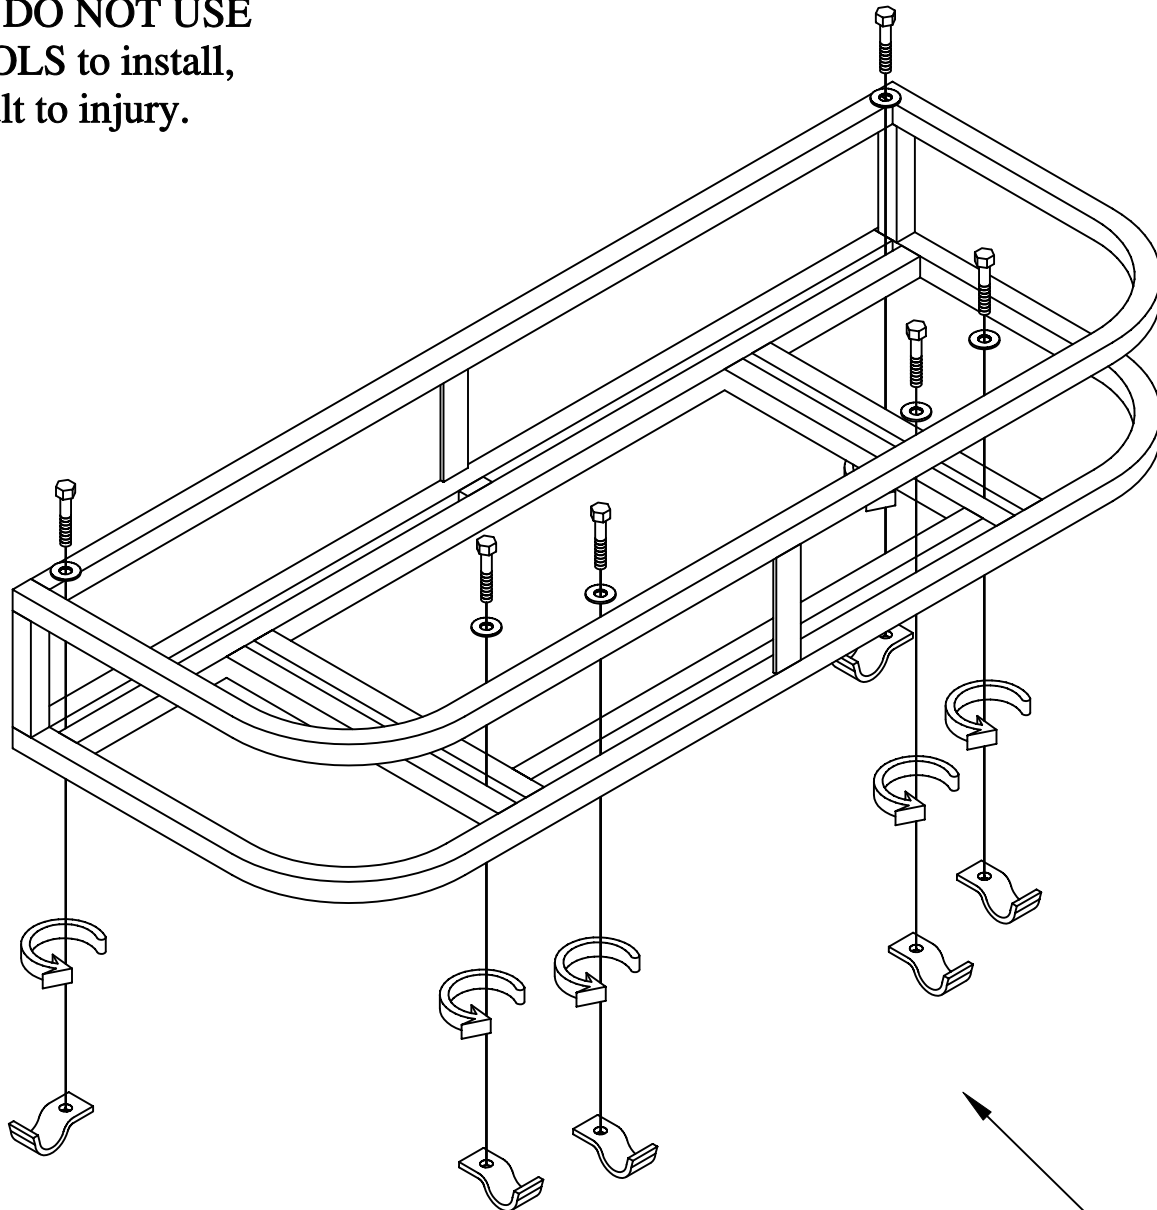

- 4=5/16X1 3/4 BOLTS
- 4=QC101 CLIPS
- 4=3/4 PLUGS
- 4=Gr. 8 (gold) 5/16 USS WASHERS

# #247

KAWASAKI BRUTE FORCE 750 2012

**Caution: DO NOT USE  
AIR TOOLS to install,  
may result to injury.**

THE CLIPS WILL MOUNT EITHER WAY DEPENDING ON THE ORIGINAL RACK DESIGN.

TO REMOVE RACK SIMPLY LOOSEN THE BOLTS THEN TURN THE CLIPS THE RACK WILL LIFT OFF THE ORIGINAL RACK LEAVING THE CLIPS ON THE BASKET.