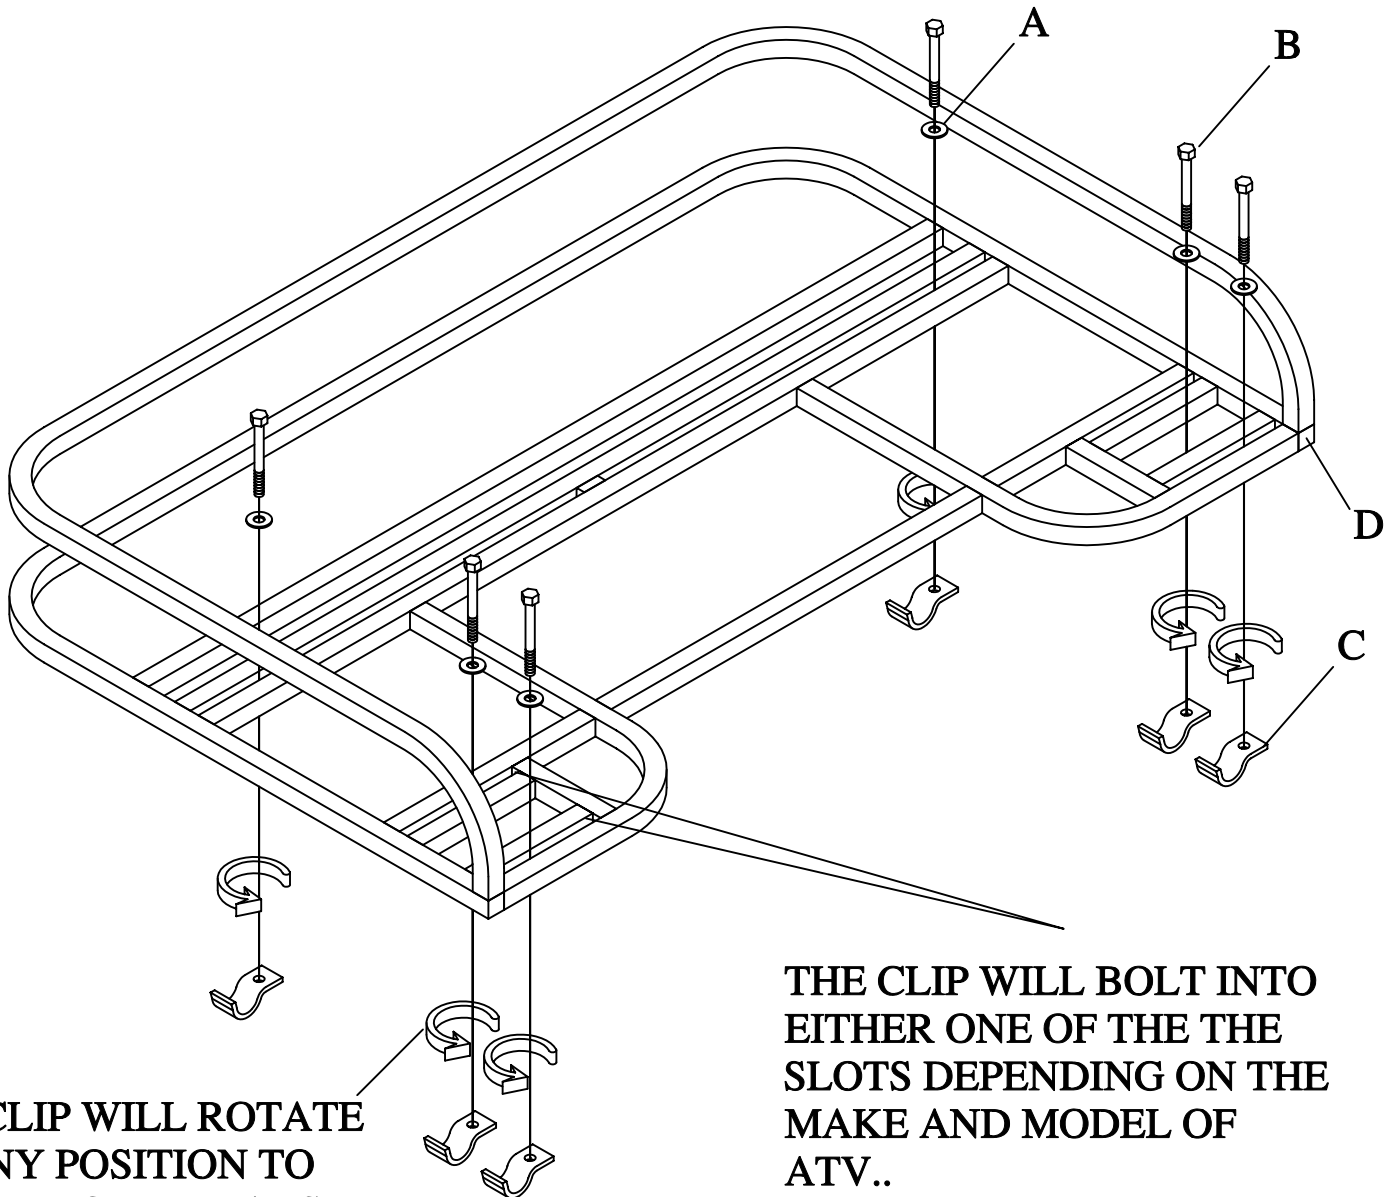

- A - 4= Gr. 8 (gold) 5/16 USS WASHERS
- B - 4= 5/16 X 1 3/4 BOLTS
- C - 4= QC100 QUICK CLIP
- D - 2=3/4" PLUGS

562

3/4" UNIVERSAL REAR RACK

THE CLIP WILL ROTATE TO ANY POSITION TO MOUNT TO THE BARS ON THE ATV RACK.

THE CLIP WILL BOLT INTO EITHER ONE OF THE THE SLOTS DEPENDING ON THE MAKE AND MODEL OF ATV..