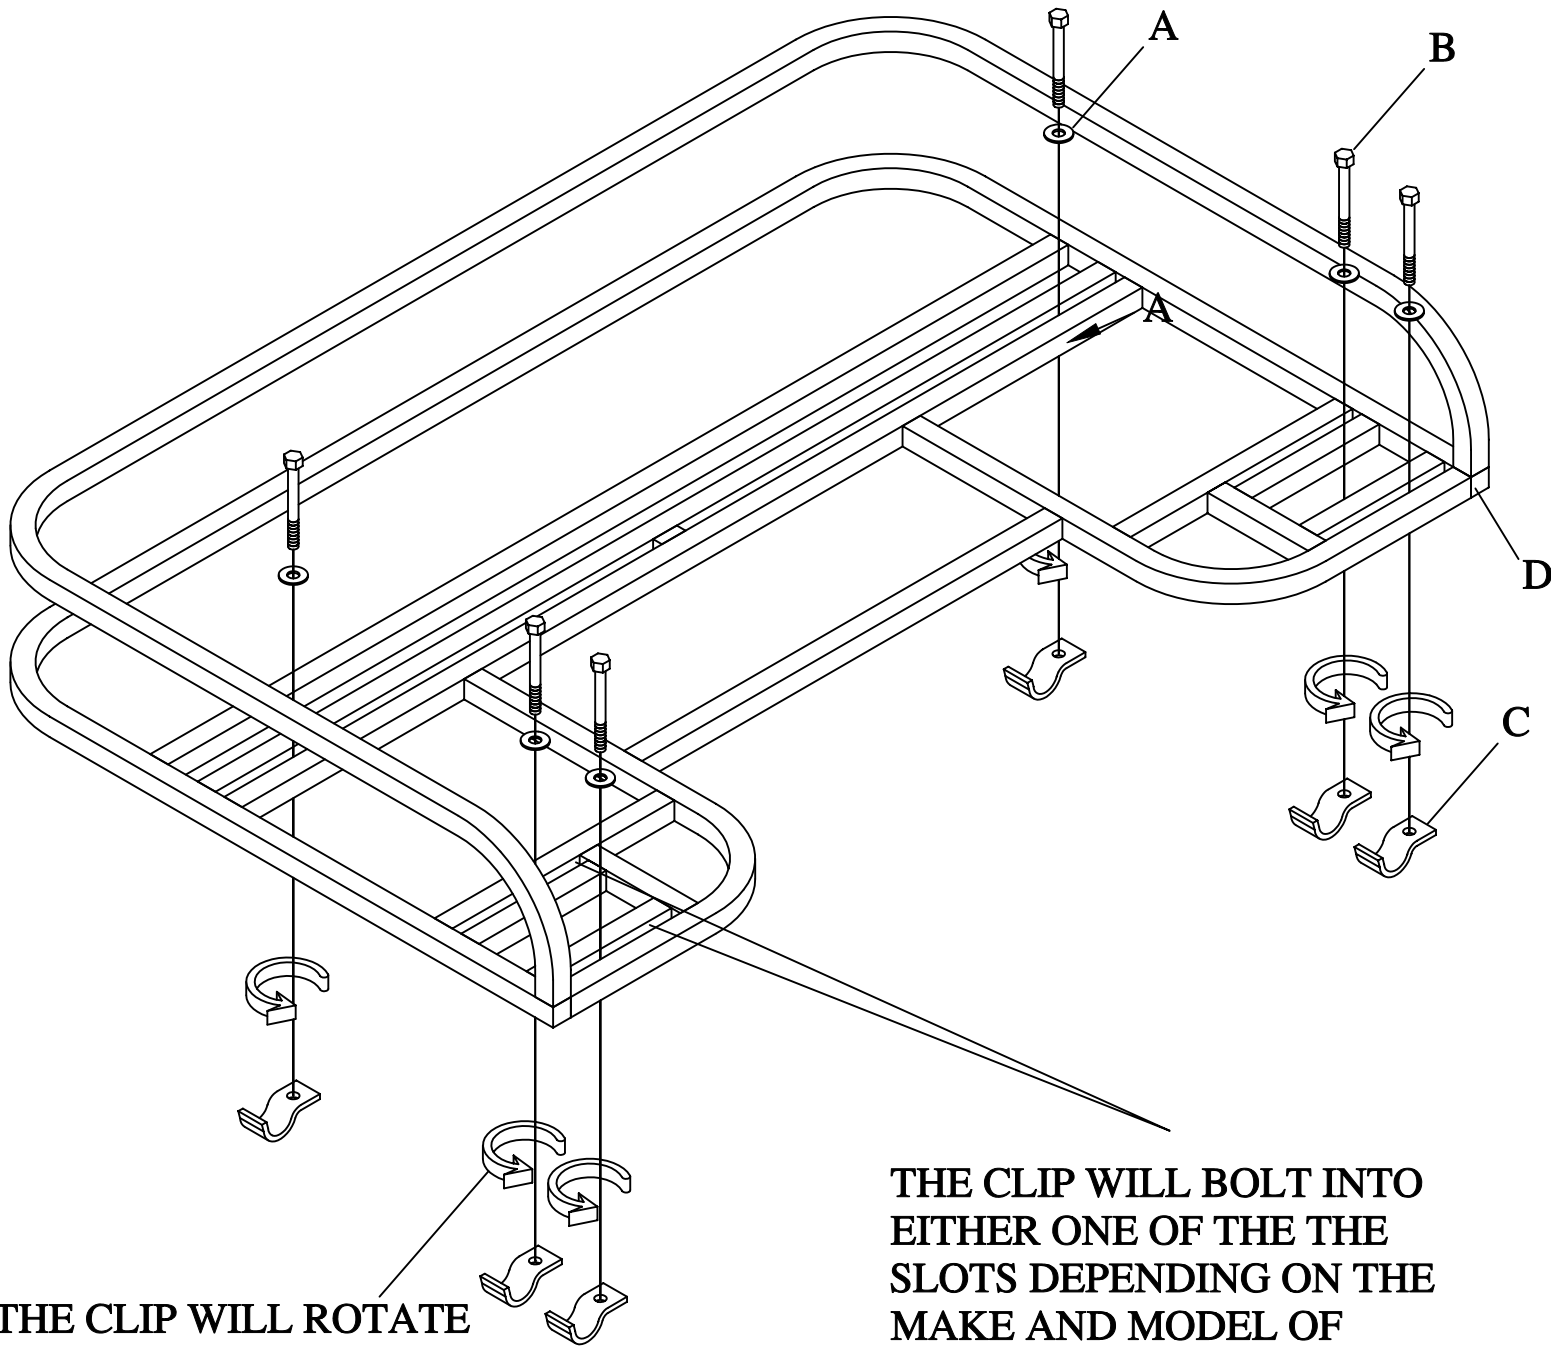

- A - 4= Gr. 8 (gold) 5/16 USS WASHERS
- B - 4= 5/16 X 1 3/4 BOLTS
- C - 4= QC100 QUICK CLIP
- D - 2=3/4" PLUGS

## 3/4" UNIVERSAL REAR RACK

THE CLIP WILL ROTATE TO ANY POSITION TO MOUNT TO THE BARS ON THE ATV RACK.

THE CLIP WILL BOLT INTO EITHER ONE OF THE THE SLOTS DEPENDING ON THE MAKE AND MODEL OF ATV..