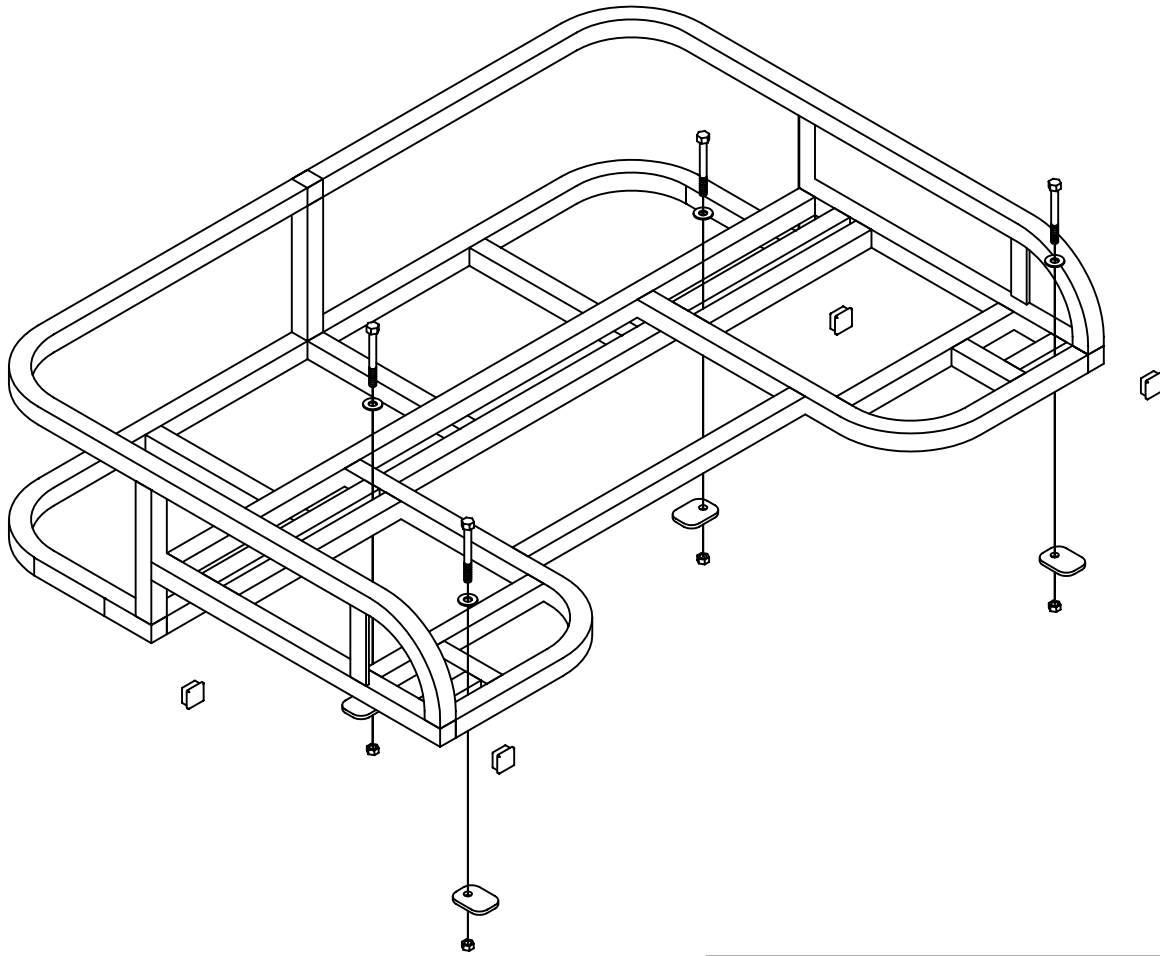

- 4=Gr. 8 (gold) 5/16 USS WASHERS
- 4=5/16 X 3 1/4" BOLTS
- 4=5/16 LOCK NUTS
- 4=1" PLUGS
- 4=529 WASHERS

557L

POLARIS 700 4X4 2004

**MOUNT IN THESE HOLES
AS THE PICTURE SHOWS.**