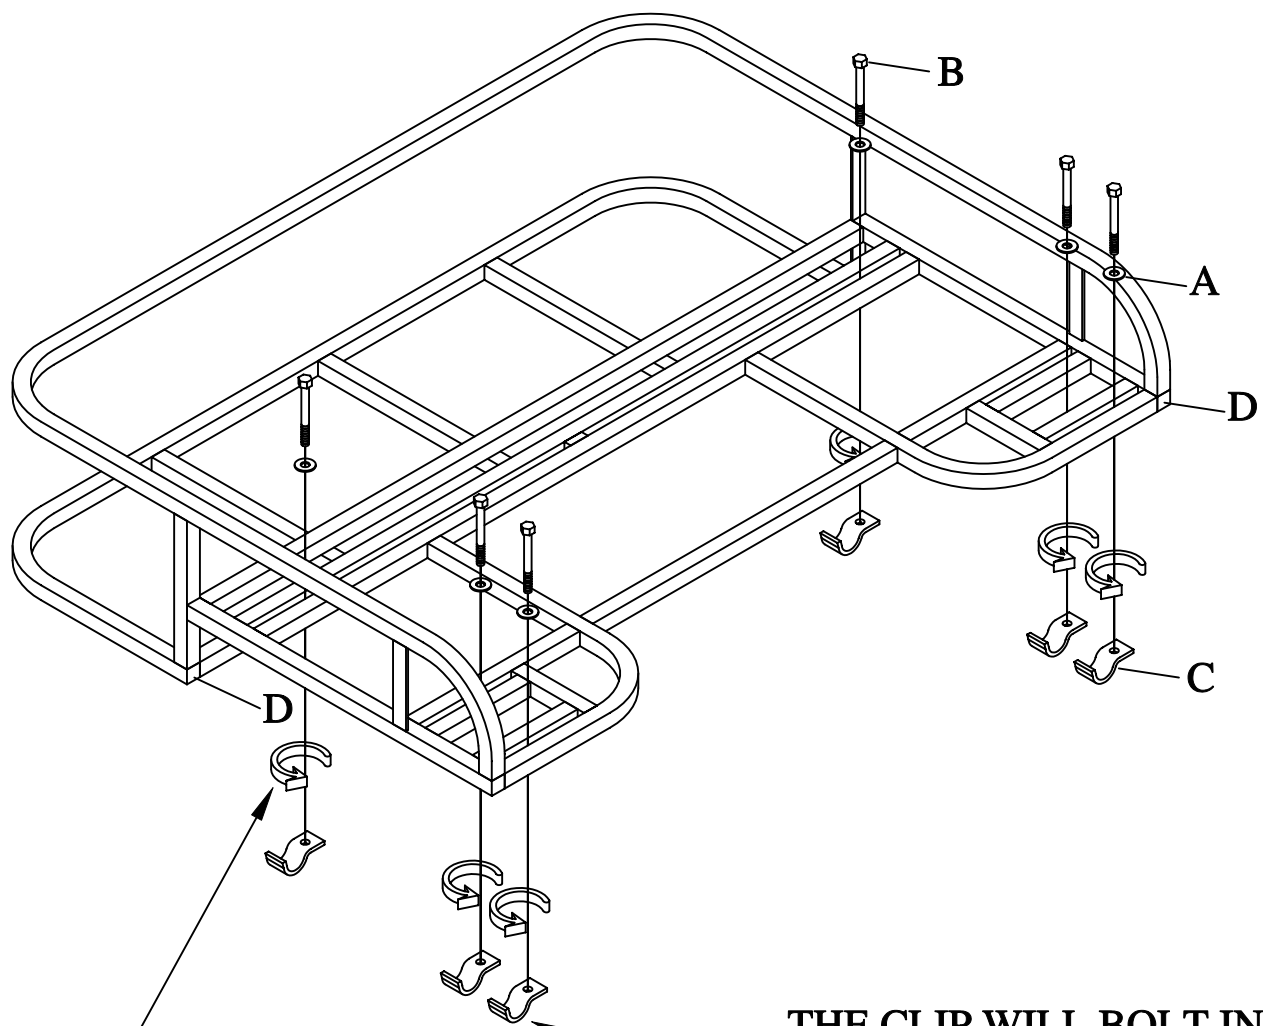

- A - 4= Gr. 8 (gold) 5/16 USS WASHERS
- B - 4= 5/16 X 1 3/4 BOLTS
- C - 4= QC100 QUICK CLIP
- D - 4= 3/4" PLUGS

562M

3/4" UNIVERSAL MINI DROP

THE CLIP WILL ROTATE TO ANY POSITION TO MOUNT TO THE BARS ON THE ATV RACK.

THE CLIP WILL BOLT INTO EITHER ONE OF THE THE SLOTS DEPENDING ON THE MAKE AND MODEL OF ATV..