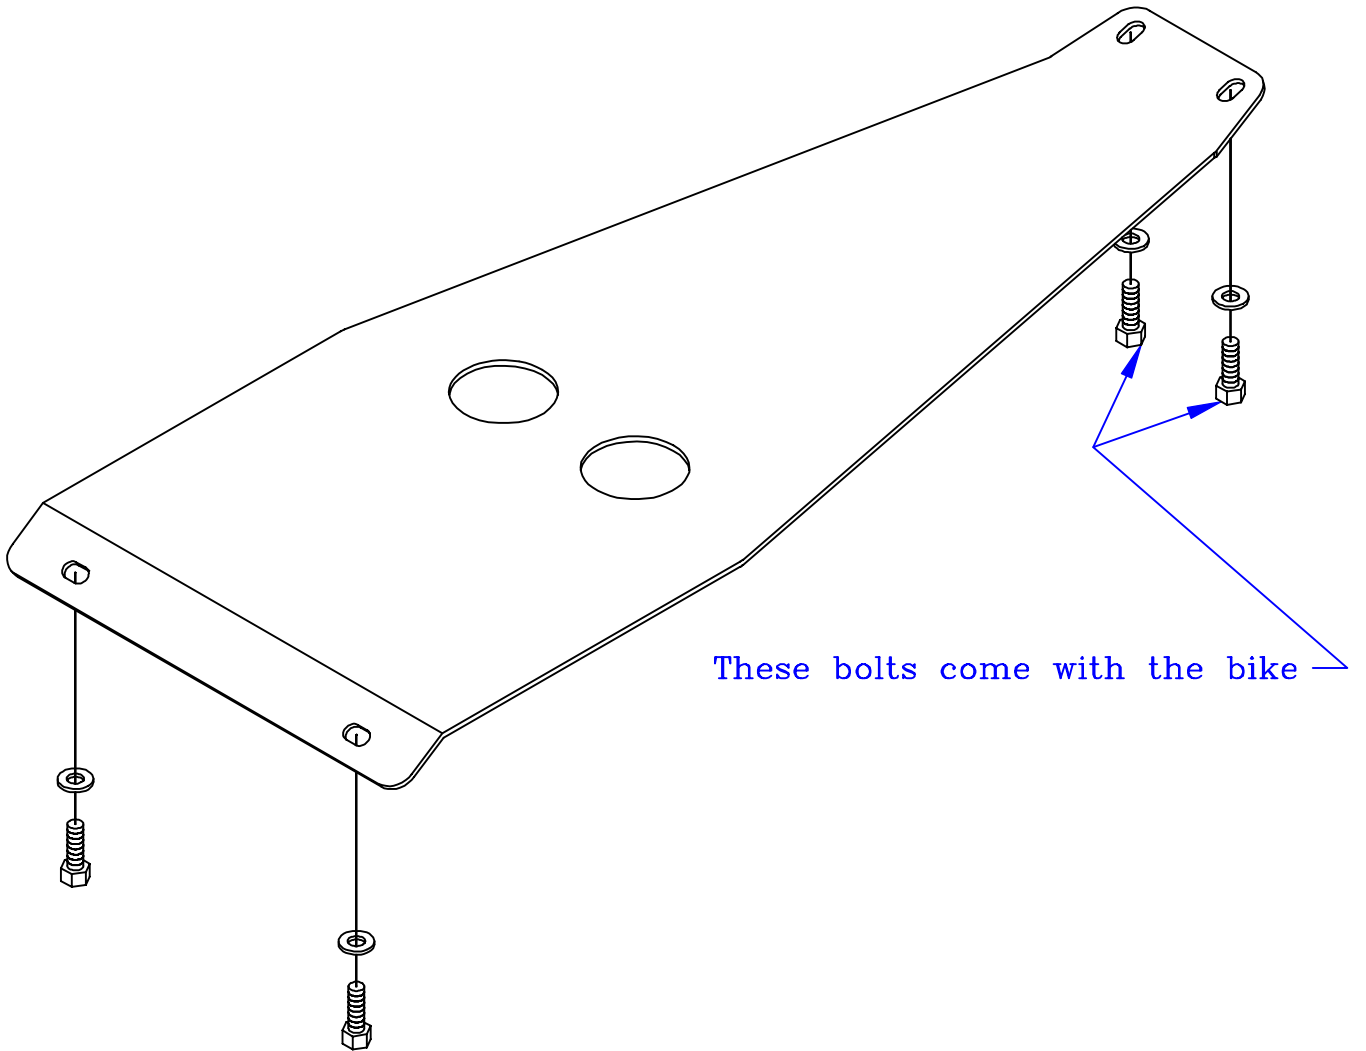

2 = 8MM 1.25 x 20MM Bolts  
4 = 5/16 SAE Flat Washers

# SP104-STL

These bolts come with the bike